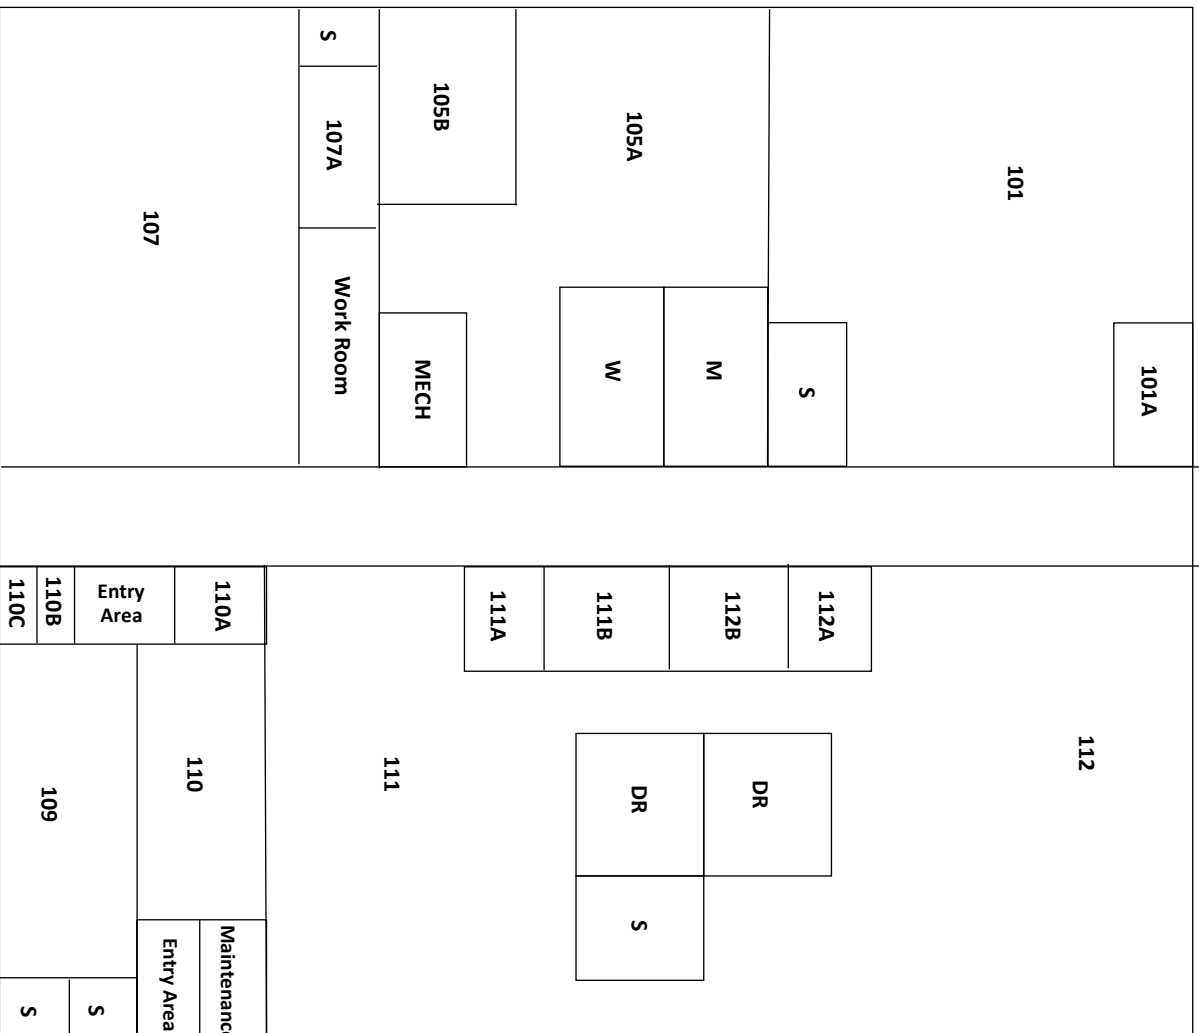

M Men's Restroom
W Women's Restroom

- B-12 Library & Writing Center
- B-16 Library Conference Room
- B-19 Classroom
- B-20 Computer Lab
- B-22,31,34 Faculty Offices
- B-23/24 Computer Lab
- B-32 Art
- B-35 Classroom
- B-38-40 Faculty Offices
- B-44 Online Learning Coordinator
- B-45-46 Faculty Offices
- B-48 Classroom
- B-49 Computer Lab
- B-50 Classroom
- B-51 Coaches Corner
- B-52 Testing Room
- C Concession Stand
- B-H Staff Offices
- C-1 Gym

- C-2A Staff Office
- C-2B Women's Locker Room
- C-3 Men's Locker Room
- C-3A Men's Cold Tub Room
- C-3B Wash Room & Storage
- C-4 & 5 Staff Offices
- C-14 Athletic Training Room
- C-15 Officials Locker Room
- C-16-17 Locker Rooms
- C-18 Athletic Director Office
- C-19 Conference Room
- C-23 Malmgren Music Studio
- C-24 Maintenance Shop
- D-1 Student Activities Room/ Student Activities Coordinator
- D-2 Board Room
- D-7 Stadler Conference Room
- D-8 Bookstore
- D-17 Food Service Manager's Office

Allen Community College Main Building Iola Campus

Technology & Theatre Building Map

Parking Lot

Main Building 

- 101 Classroom
- 101A Faculty Office
- 105A Video Conference Room
- 105B Computer Lab
- 107 Classroom
- 107A Faculty Office
- 109 Classroom
- 110 Classroom
- 110A-C Faculty Offices

- 111 Woodshop
- 111A-B Faculty Offices
- 112 Theatre
- 112A-B Faculty Offices
- DR Dressing Rooms
- S Storage
- M Men's Restroom
- W Women's Restroom

Student Activities Building

Softball Field

Main Entrance