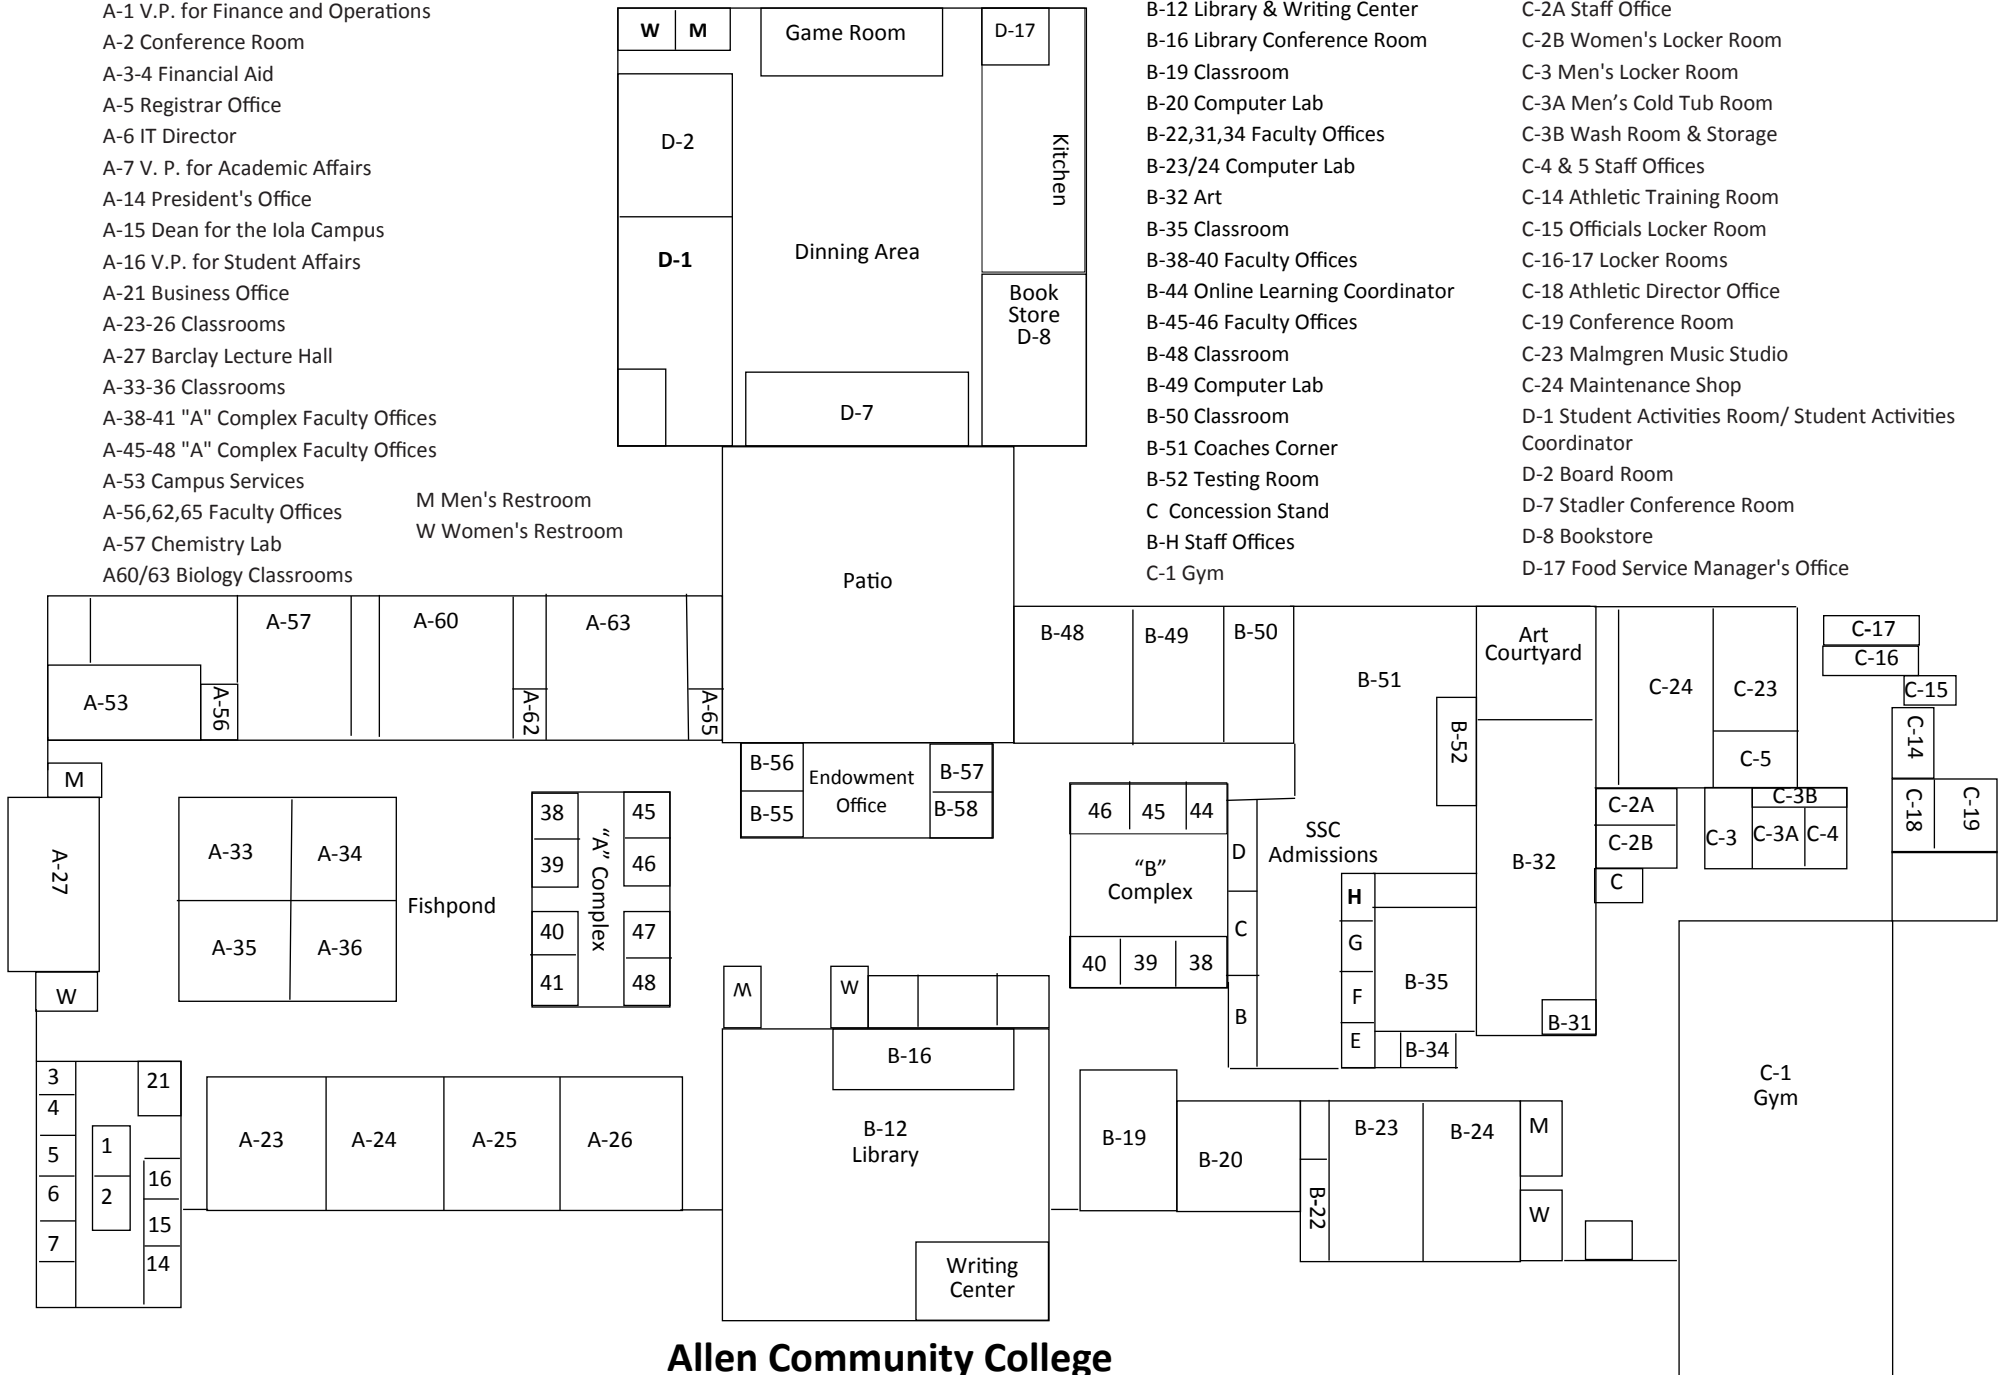

- A-1 V.P. for Finance and Operations
- A-2 Conference Room
- A-3-4 Financial Aid
- A-5 Registrar Office
- A-6 IT Director
- A-7 V. P. for Academic Affairs
- A-14 President's Office
- A-15 Dean for the Iola Campus
- A-16 V.P. for Student Affairs
- A-21 Business Office
- A-23-26 Classrooms
- A-27 Barclay Lecture Hall
- A-33-36 Classrooms
- A-38-41 "A" Complex Faculty Offices
- A-45-48 "A" Complex Faculty Offices
- A-53 Campus Services
- A-56,62,65 Faculty Offices
- A-57 Chemistry Lab
- A60/63 Biology Classrooms

M Men's Restroom
W Women's Restroom

- B-12 Library & Writing Center
- B-16 Library Conference Room
- B-19 Classroom
- B-20 Computer Lab
- B-22,31,34 Faculty Offices
- B-23/24 Computer Lab
- B-32 Art
- B-35 Classroom
- B-38-40 Faculty Offices
- B-44 Online Learning Coordinator
- B-45-46 Faculty Offices
- B-48 Classroom
- B-49 Computer Lab
- B-50 Classroom
- B-51 Coaches Corner
- B-52 Testing Room
- C Concession Stand
- B-H Staff Offices
- C-1 Gym

- C-2A Staff Office
- C-2B Women's Locker Room
- C-3 Men's Locker Room
- C-3A Men's Cold Tub Room
- C-3B Wash Room & Storage
- C-4 & 5 Staff Offices
- C-14 Athletic Training Room
- C-15 Officials Locker Room
- C-16-17 Locker Rooms
- C-18 Athletic Director Office
- C-19 Conference Room
- C-23 Malmgren Music Studio
- C-24 Maintenance Shop
- D-1 Student Activities Room/ Student Activities Coordinator
- D-2 Board Room
- D-7 Stadler Conference Room
- D-8 Bookstore
- D-17 Food Service Manager's Office

- 111 Woodshop
- 111A-B Faculty Offices
- 112 Theatre
- 112A-B Faculty Offices
- DR Dressing Rooms
- S Storage
- M Men's Restroom
- W Women's Restroom

Student Activities Building

Softball Field

Main Entrance