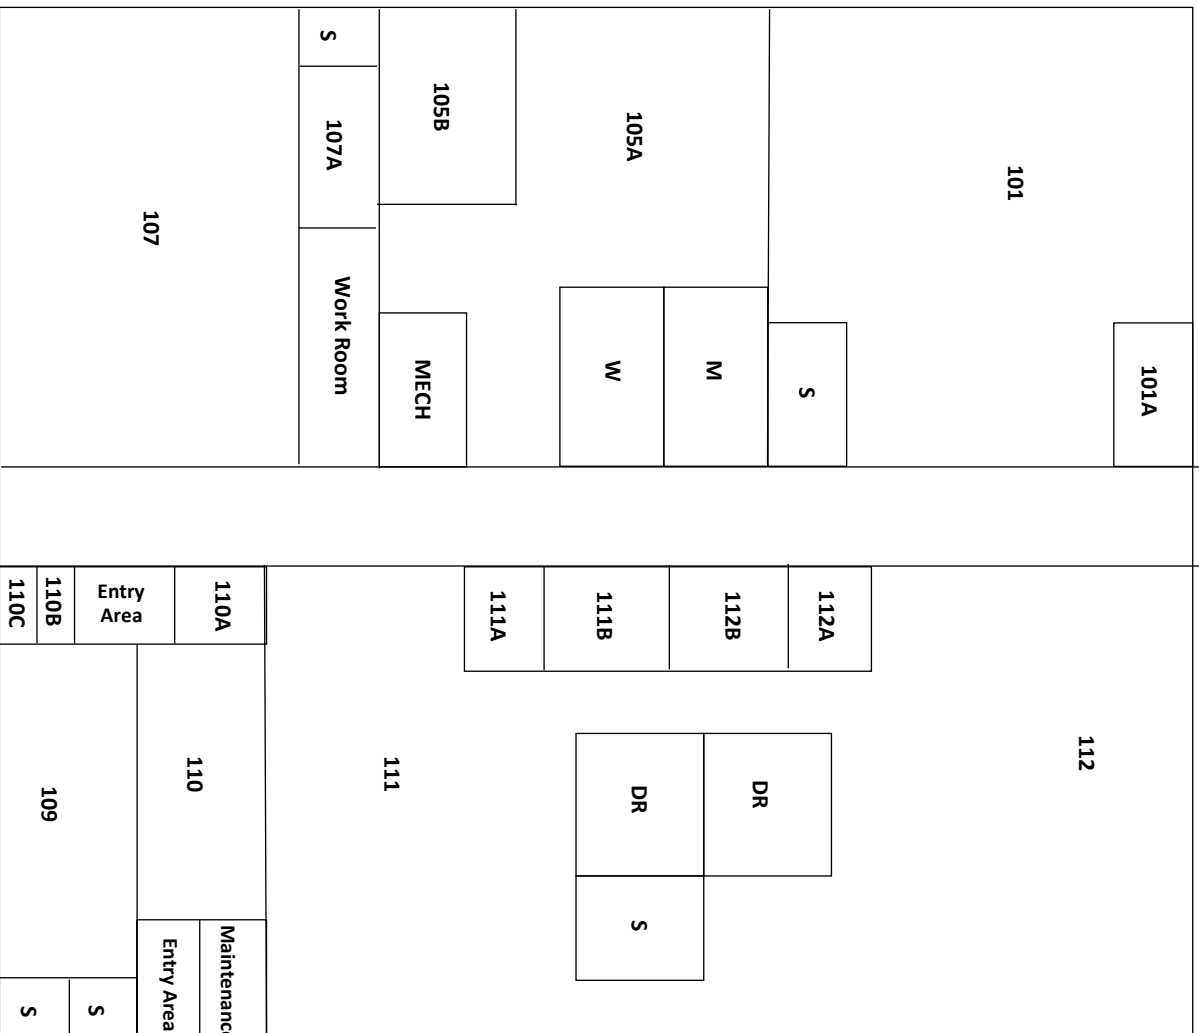

- M Men's Restroom
- W Women's Restroom

- B-12 Library/Academic & Student Support
- B-16 Library Conference Room
- B-19 Classroom
- B-20 Computer Lab
- B-22,31,34 Faculty Offices
- B-23/24 Computer Lab
- B-32 Art
- B-35 Classroom
- B-38-40 Faculty Offices
- B-44 Online Learning Coordinator
- B-45-46 Faculty Offices
- B-48 Classroom
- B-49 Computer Lab
- B-50 Classroom
- B-51 Campus Services
- B-52 Testing Room
- C Concession Stand
- B-H Staff Offices
- C-1 Gym

- C-2A Staff Office
- C-2B Women's Locker Room
- C-3 Men's Locker Room
- C-3A Men's Cold Tub Room
- C-3B Wash Room & Storage
- C-4 & 5 Staff Offices
- C-14 Athletic Training Room
- C-15 Officials Locker Room
- C-16-17 Locker Rooms
- C-18 Athletic Director Office
- C-19 Conference Room
- C-23 Malmgren Music Studio
- C-24 Maintenance Shop
- D-1 Student Activities Room/ Student Activities Coordinator
- D-2 Board Room
- D-7 Stadler Conference Room
- D-8 Bookstore
- D-17 Food Service Manager's Office

**Allen Community College
Main Building
Iola Campus**

Technology & Theatre Building Map

Parking Lot

Main Building 

- 101 Classroom
- 101A Faculty Office
- 105A Video Conference Room
- 105B Computer Lab
- 107 Classroom
- 107A Faculty Office
- 109 Classroom
- 110 Classroom
- 110A-C Faculty Offices

- 111 Woodshop
- 111A-B Faculty Offices
- 112 Theatre
- 112A-B Faculty Offices
- DR Dressing Rooms
- S Storage
- M Men's Restroom
- W Women's Restroom

Student Activities Building

Softball Field

Main Entrance