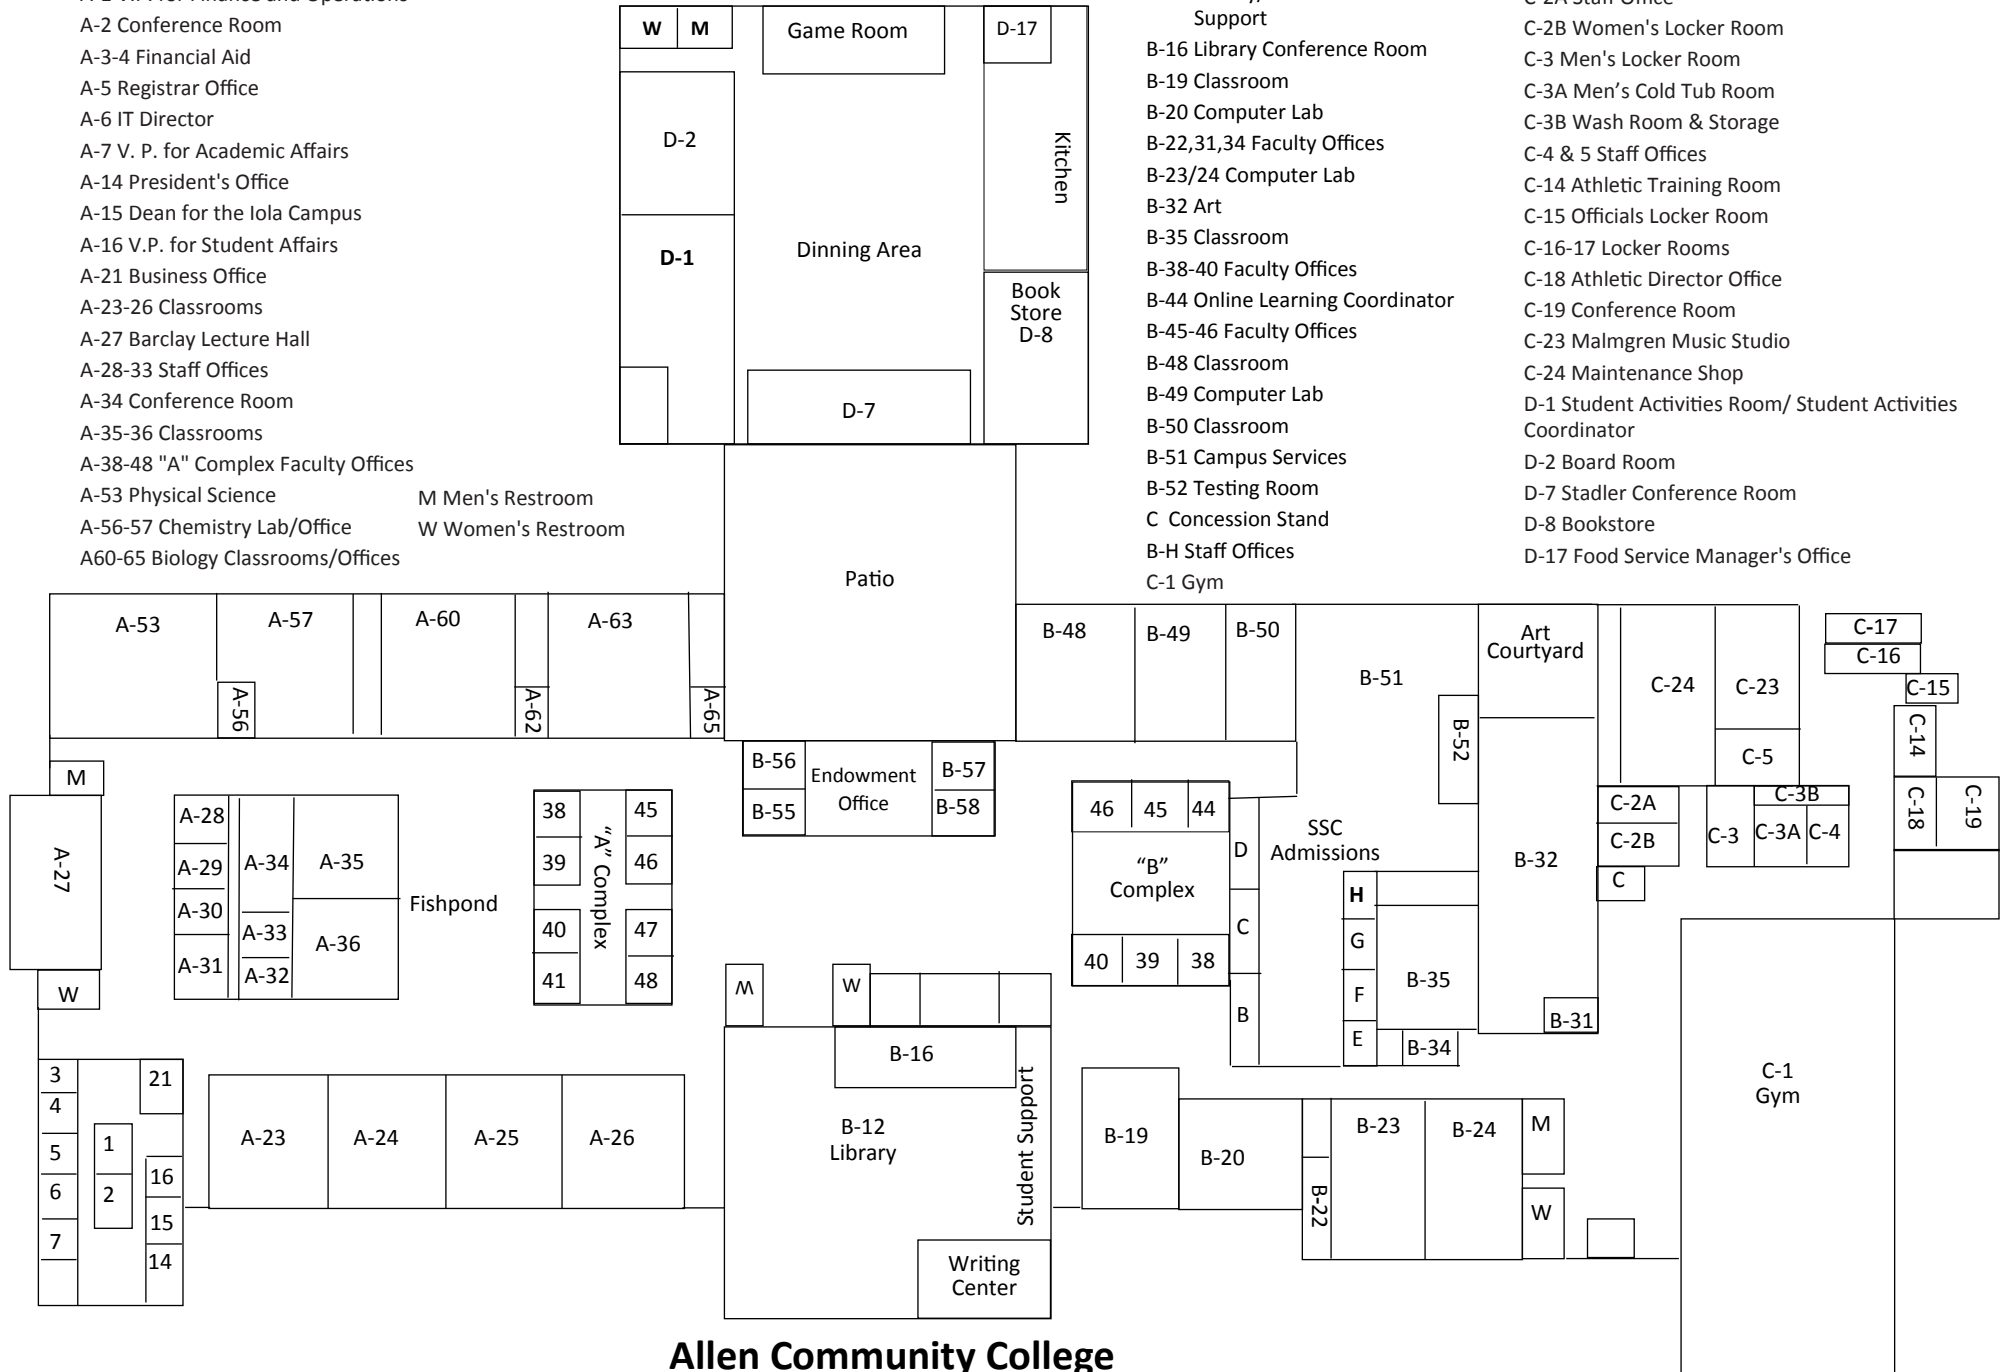

- A-1 V.P. for Finance and Operations
- A-2 Conference Room
- A-3-4 Financial Aid
- A-5 Registrar Office
- A-6 IT Director
- A-7 V. P. for Academic Affairs
- A-14 President's Office
- A-15 Dean for the Iola Campus
- A-16 V.P. for Student Affairs
- A-21 Business Office
- A-23-26 Classrooms
- A-27 Barclay Lecture Hall
- A-28-33 Staff Offices
- A-34 Conference Room
- A-35-36 Classrooms
- A-38-48 "A" Complex Faculty Offices
- A-53 Physical Science
- A-56-57 Chemistry Lab/Office
- A60-65 Biology Classrooms/Offices

- M Men's Restroom
- W Women's Restroom

- B-12 Library/Academic & Student Support
- B-16 Library Conference Room
- B-19 Classroom
- B-20 Computer Lab
- B-22,31,34 Faculty Offices
- B-23/24 Computer Lab
- B-32 Art
- B-35 Classroom
- B-38-40 Faculty Offices
- B-44 Online Learning Coordinator
- B-45-46 Faculty Offices
- B-48 Classroom
- B-49 Computer Lab
- B-50 Classroom
- B-51 Campus Services
- B-52 Testing Room
- C Concession Stand
- B-H Staff Offices
- C-1 Gym

- C-2A Staff Office
- C-2B Women's Locker Room
- C-3 Men's Locker Room
- C-3A Men's Cold Tub Room
- C-3B Wash Room & Storage
- C-4 & 5 Staff Offices
- C-14 Athletic Training Room
- C-15 Officials Locker Room
- C-16-17 Locker Rooms
- C-18 Athletic Director Office
- C-19 Conference Room
- C-23 Malmgren Music Studio
- C-24 Maintenance Shop
- D-1 Student Activities Room/ Student Activities Coordinator
- D-2 Board Room
- D-7 Stadler Conference Room
- D-8 Bookstore
- D-17 Food Service Manager's Office

- 111 Woodshop
- 111A-B Faculty Offices
- 112 Theatre
- 112A-B Faculty Offices
- DR Dressing Rooms
- S Storage
- M Men's Restroom
- W Women's Restroom

Student Activities Building

Softball Field

Main Entrance