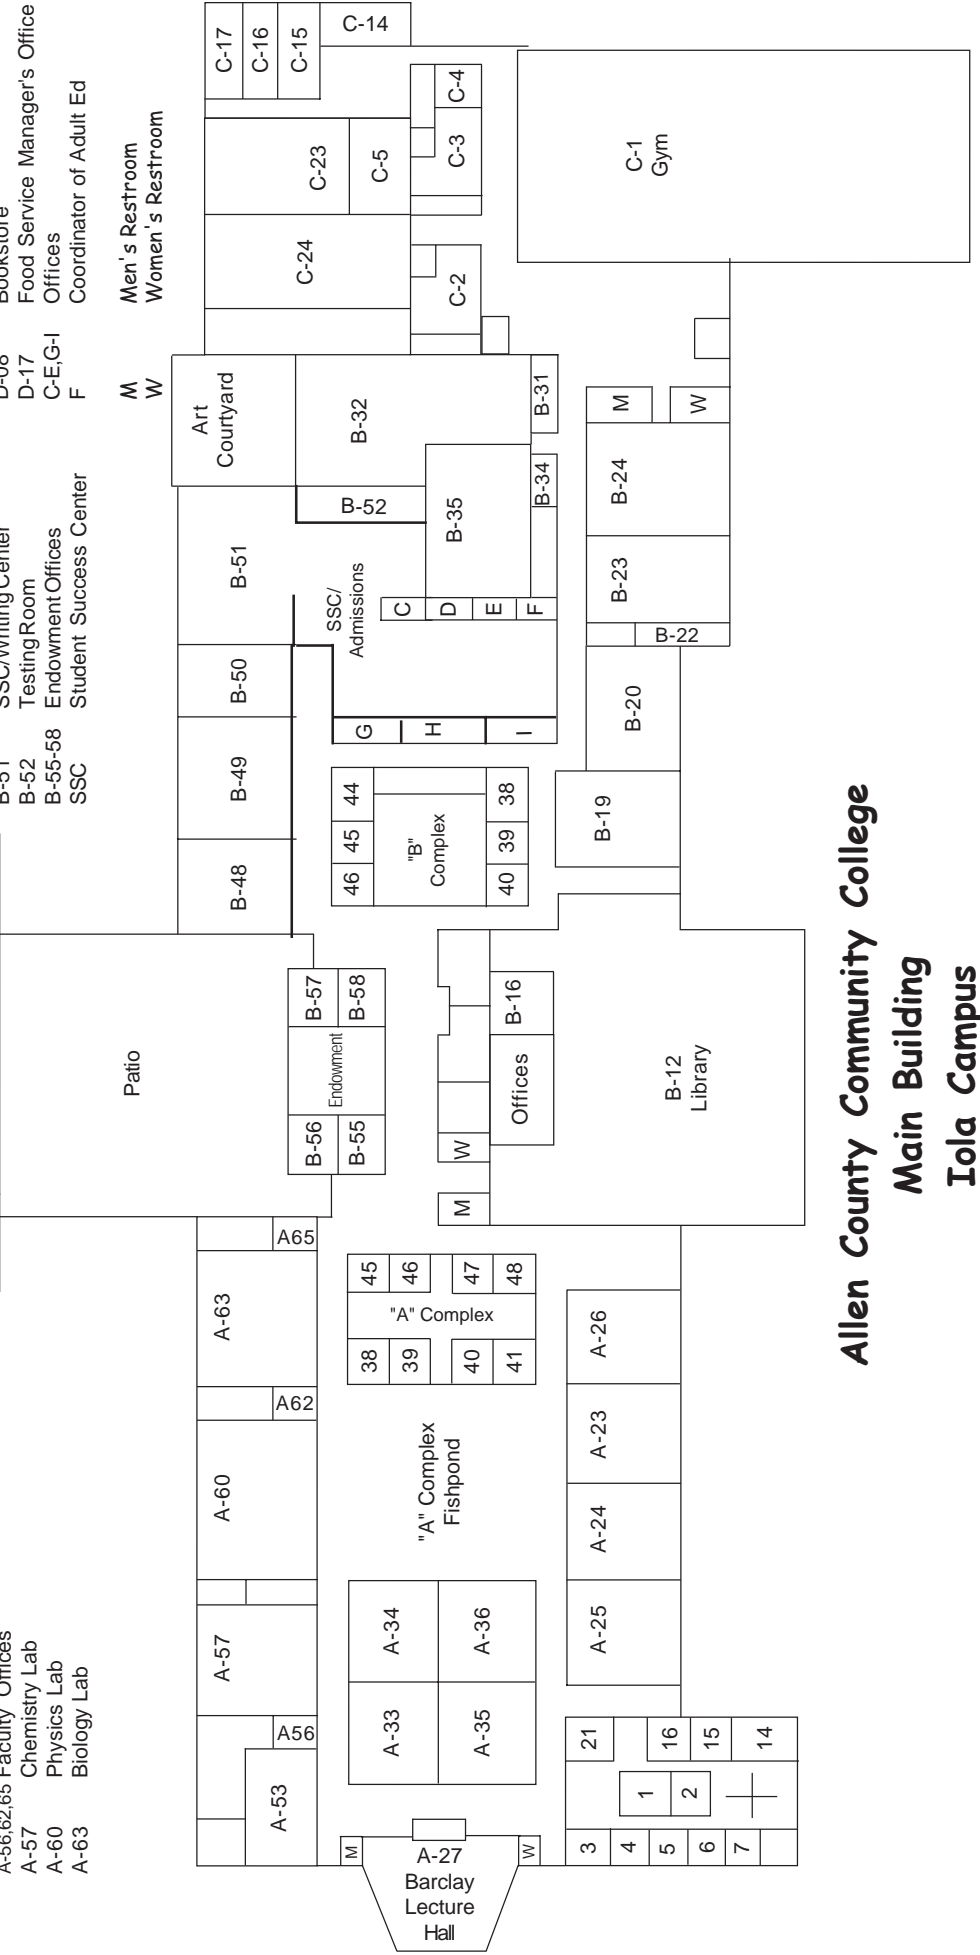

- A-1 V.P. for Finance and Operations
- A-2 Conference Room
- A-3-4 Financial Aid
- A-5-6 Computer Room/MIS Director
- A-7 Director of Development
- A-14 President's Office
- A-15 V.P. for Academic & Student Affairs
- A-16 Dean of Student Affairs/Athletic Director
- A-21 Business Office
- A-23-26 Classrooms
- A-27 Barclay Lecture Hall
- A-33-36 Class Rooms
- A-38-41 "A" Complex Faculty Offices
- A-45-48 "A" Complex Faculty Offices
- A-53 Campus Services
- A-56,62,65 Faculty Offices
- A-57 Chemistry Lab
- A-60 Physics Lab
- A-63 Biology Lab
- B-12 Library
- B-16 Library Conference Room
- B-19 Classroom
- B-20 Developmental Lab
- B-22,31,34 Faculty Offices
- B-23-24 Computer Labs
- B-32 Art
- B-35 Classroom
- B-38, 40 "B" Complex Faculty Offices
- B-39 Grant Coord/Director of ABE
- B-44 Dean of Instruction
- B-45-46 "B" Complex Faculty Offices
- B-48 Class Room
- B-49 Computer Lab
- B-50 Classroom
- B-51 SSC/Writing Center
- B-52 Testing Room
- B-55-58 Endowment Offices
- SSC Student Success Center
- C-1 Gym
- C-2 Women's Locker Room
- C-3 Men's Locker Room
- C-4 Faculty Office
- C-5 Faculty Offices
- C-14 Athletic Training Room
- C-15 Officials Locker Room
- C-16-17 Locker Rooms
- C-23 Music Room (Black Box)
- C-24 Maintenance Shop
- D-01 Student Activities Office
- D-01A Office
- D-01B Student Activities Coordinator
- D-02 Board Room
- D-07 Stadler Conference Room
- D-08 Bookstore
- D-17 Food Service Manager's Office
- C-E,G-I Offices
- F Coordinator of Adult Ed
- M Men's Restroom
- W Women's Restroom

**Allen County Community College  
Main Building  
Iola Campus**

# Technology Building Map

- 101 Smart Classroom
- 101A Faculty Office
- 105A Classroom
- 105B Ag Lab
- 107 ITV Classroom
- 107A Office
- 109 Smart Classroom
- 110 Ag Classroom
- 110A-C Faculty Office

- 111 Woodshop
- 111A-B Faculty Offices
- 112 Theater
- 112A-B Faculty Offices
- DR Dressing Rooms
- S Storage
- M Men's Restroom
- W Women's Restroom

# Student Activities Building Map