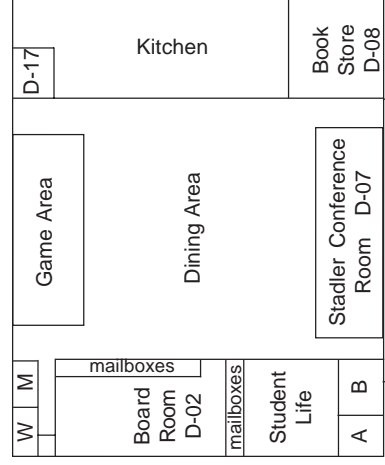

- A-1 V.P. for Finance and Operations
- A-2 Conference Room
- A-3-4 Financial Aid
- A-5-6 Computer Room/MIS Director
- A-7 Director of Development
- A-14 President's Office
- A-15 V.P. for Academic & Student Affairs
- A-16 Dean of Student Affairs/Athletic Director
- A-21 Business Office
- A-23-26 Classrooms
- A-27 Barclay Lecture Hall
- A-33-36 Class Rooms
- A-38-41 "A" Complex Faculty Offices
- A-45-48 "A" Complex Faculty Offices
- A-53 Campus Services
- A-56,62,65 Faculty Offices
- A-57 Chemistry Lab
- A-60 Physics Lab
- A-63 Biology Lab
- B-12 Library
- B-16 Library Conference Room
- B-19 Classroom
- B-20 Developmental Lab
- B-22,31,34 Faculty Offices
- B-23-24 Computer Labs
- B-32 Art
- B-35 Classroom
- B-38, 40 "B" Complex Faculty Offices
- B-39 Grant Coord/Director of ABE
- B-44 Dean of Instruction
- B-45-46 "B" Complex Faculty Offices
- B-48 Class Room
- B-49 Computer Lab
- B-50 Classroom
- B-51 SSC/Writing Center
- B-52 Testing Room
- B-55-58 Endowment Offices
- SSC Student Success Center
- C-1 Gym
- C-2 Women's Locker Room
- C-3 Men's Locker Room
- C-4 Faculty Office
- C-5 Faculty Offices
- C-14 Athletic Training Room
- C-15 Officials Locker Room
- C-16-17 Locker Rooms
- C-23 Music Room (Black Box)
- C-24 Maintenance Shop
- D-01 Student Activities Office
- D-01A Office
- D-01B Student Activities Coordinator
- D-02 Board Room
- D-07 Stadler Conference Room
- D-08 Bookstore
- D-17 Food Service Manager's Office
- C-E,G-I Offices
- F Coordinator of Adult Ed
- M Men's Restroom
- W Women's Restroom

**Allen County Community College  
Main Building  
Iola Campus**

# Technology Building Map

- 101 Smart Classroom
- 101A Faculty Office
- 105A Classroom
- 105B Ag Lab
- 107 ITV Classroom
- 107A Office
- 109 Smart Classroom
- 110 Ag Classroom
- 110A-C Faculty Office

- 111 Woodshop
- 111A-B Faculty Offices
- 112 Theater
- 112A-B Faculty Offices
- DR Dressing Rooms
- S Storage
- M Men's Restroom
- W Women's Restroom

# Student Activities Building Map