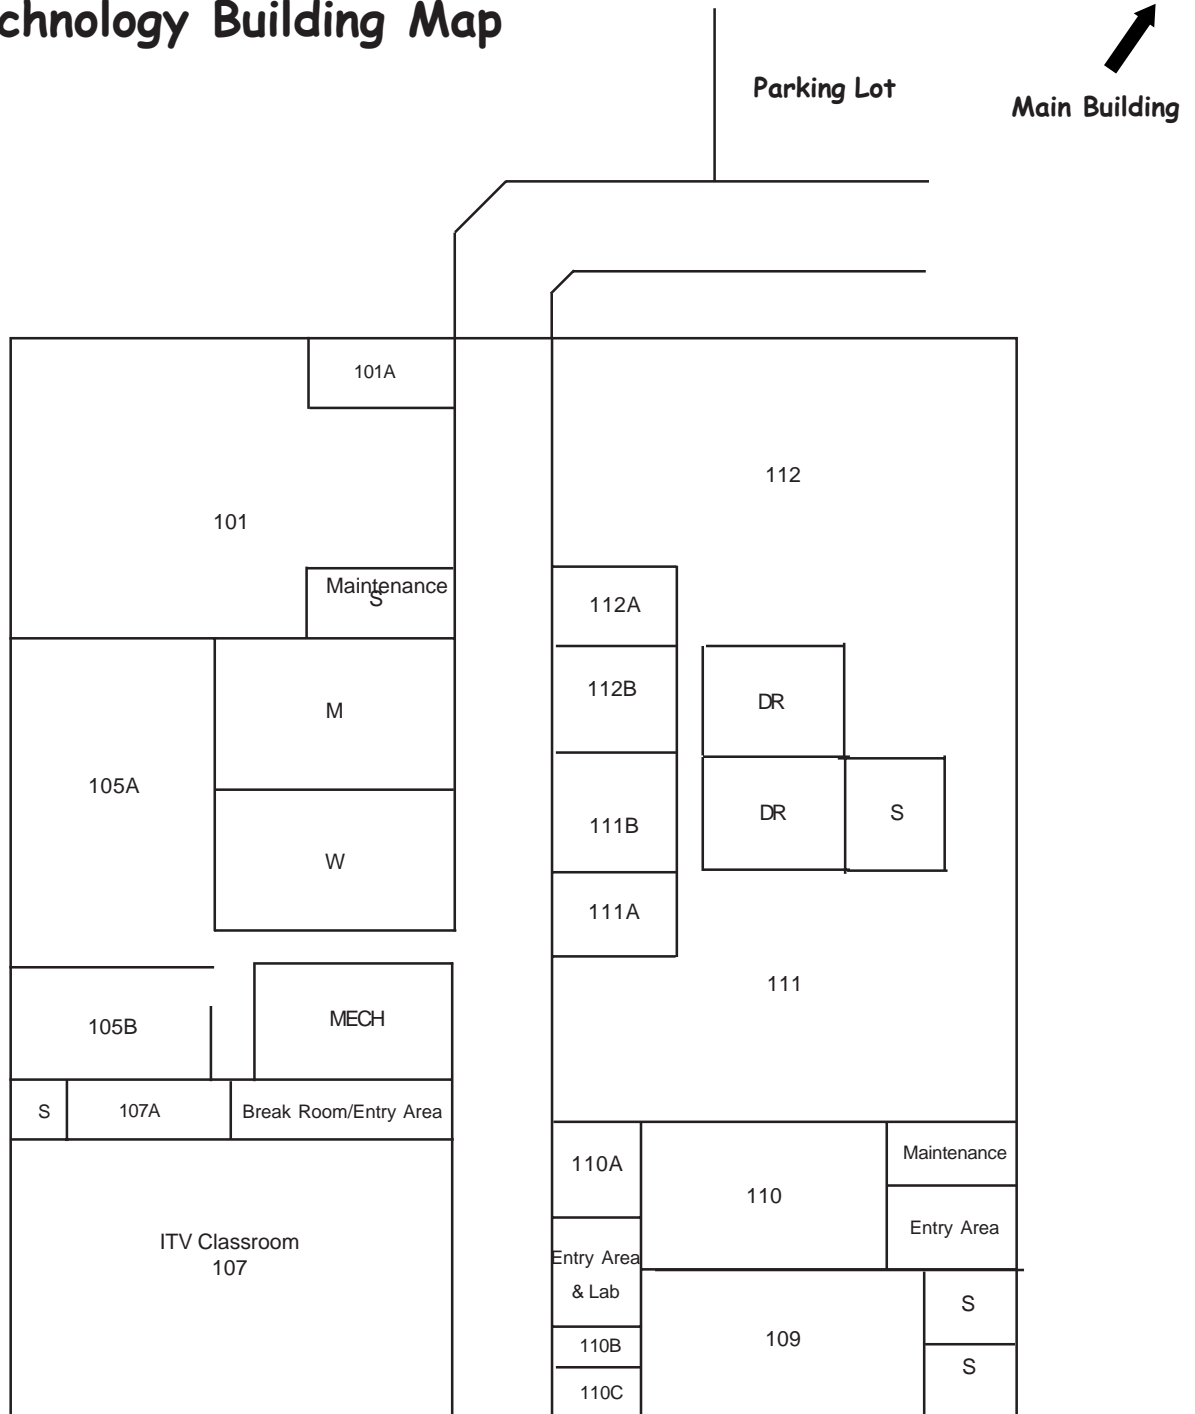

- A-1 V.P. for Finance and Operations
- A-2 Conference Room
- A-3-4 Financial Aid
- A-5-6 Computer Room/MIS Director
- A-7 Director of Development
- A-14 President's Office
- A-15 V.P. for Academic & Student Affairs
- A-16 Dean of Student Affairs/Athletic Director
- A-21 Business Office
- A-23-26 Classrooms
- A-27 Barclay Lecture Hall
- A-33-36 Class Rooms
- A-38-41 "A" Complex Faculty Offices
- A-45-48 "A" Complex Faculty Offices
- A-53 Campus Services
- A-56,62,65 Faculty Offices
- A-57 Chemistry Lab
- A-60 Physics Lab
- A-63 Biology Lab
- B-12 Library
- B-16 Library Conference Room
- B-19 Classroom
- B-20 Developmental Lab
- B-22,31,34 Faculty Offices
- B-23-24 Computer Labs
- B-32 Art
- B-35 Classroom
- B-38, 40 "B" Complex Faculty Offices
- B-39 Grant Coord/Director of ABE
- B-44 Dean of Instruction
- B-45-46 "B" Complex Faculty Offices
- B-48 Class Room
- B-49 Computer Lab
- B-50 Classroom
- B-51 SSC/Writing Center
- B-52 Testing Room
- B-55-58 Endowment Offices
- SSC Student Success Center
- C-1 Gym
- C-2 Women's Locker Room
- C-3 Men's Locker Room
- C-4 Faculty Office
- C-5 Faculty Offices
- C-14 Athletic Training Room
- C-15 Officials Locker Room
- C-16-17 Locker Rooms
- C-23 Music Room (Black Box)
- C-24 Maintenance Shop
- D-01 Student Activities Office
- D-01A Office
- D-01B Student Activities Coordinator
- D-02 Board Room
- D-07 Stadler Conference Room
- D-08 Bookstore
- D-17 Food Service Manager's Office
- C-E,G-I Offices
- F Coordinator of Adult Ed
- M Men's Restroom
- W Women's Restroom

**Allen County Community College  
Main Building  
Iola Campus**

# Technology Building Map

- 101 Smart Classroom
- 101A Faculty Office
- 105A Classroom
- 105B Ag Lab
- 107 ITV Classroom
- 107A Office
- 109 Smart Classroom
- 110 Ag Classroom
- 110A-C Faculty Office

- 111 Woodshop
- 111A-B Faculty Offices
- 112 Theater
- 112A-B Faculty Offices
- DR Dressing Rooms
- S Storage
- M Men's Restroom
- W Women's Restroom

# Student Activities Building Map